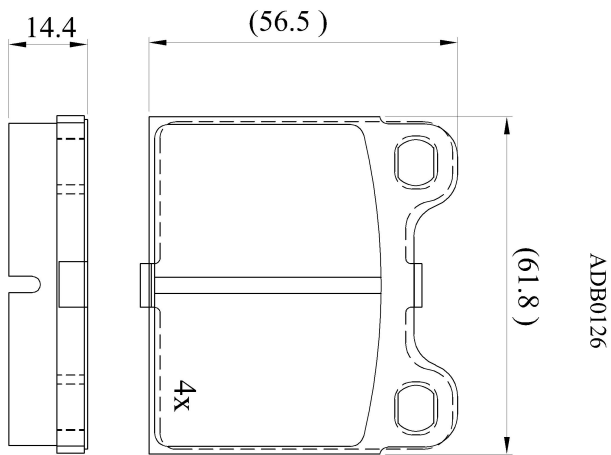

Make: MERCEDES-BENZ

Model: 123 Coupe

Part Number: ADB0126

Vehicle Manufacturing/Engine:

Specifications

Fitting Position	:	Rear
Model Date	:	1977-1980
Or. Caliper	:	
WVA	:	20034
FMSI	:	
Length	:	61.8
Width	:	56.5
Thickness	:	14.4