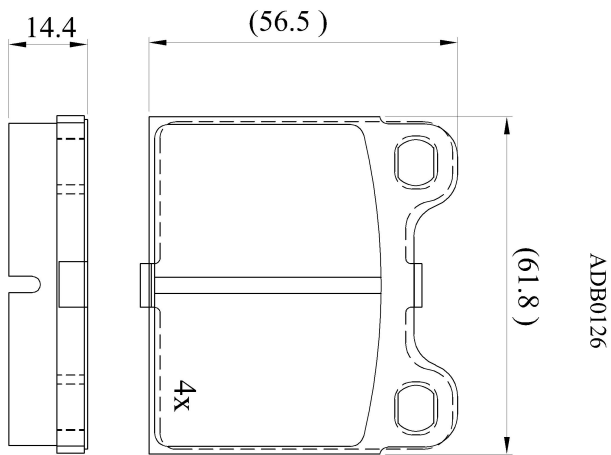

Make: MERCEDES-BENZ

Model: 123 T-Model

Part Number: ADB0126

Vehicle Manufacturing/Engine:

Specifications

Fitting Position	:	Rear
Model Date	:	1978-1982
Or. Caliper	:	
WVA	:	20034
FMSI	:	
Length	:	61.8
Width	:	56.5
Thickness	:	14.4