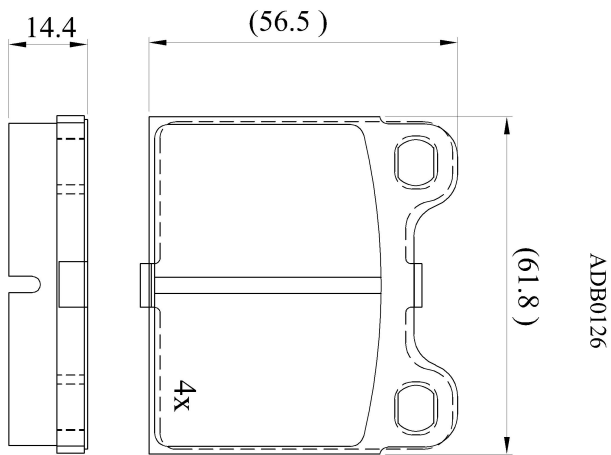

Make: MERCEDES-BENZ

Model: 123 T-Model

Part Number: ADB0126

Vehicle Manufacturing/Engine:

Specifications

Fitting Position	:	Rear
Model Date	:	1977-1985
Or. Caliper	:	
WVA	:	20034
FMSI	:	
Length	:	61.8
Width	:	56.5
Thickness	:	14.4