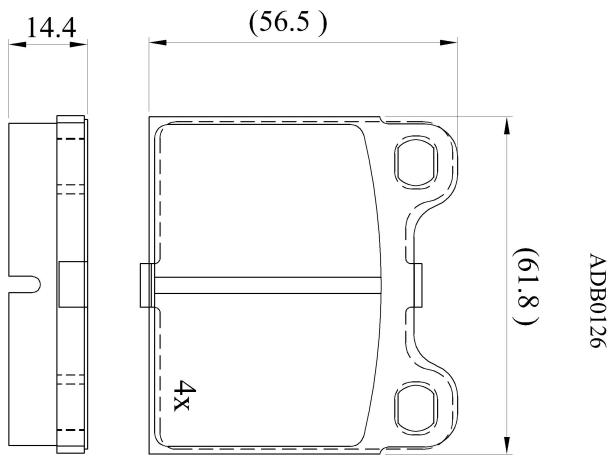

Make: MERCEDES-BENZ

Model: 8

Part Number: ADB0126

Vehicle Manufacturing/Engine:

Specifications

Fitting Position	:	Rear
Model Date	:	1968-1973
Or. Caliper	:	
WVA	:	20034
FMSI	:	
Length	:	61.8
Width	:	56.5
Thickness	:	14.4