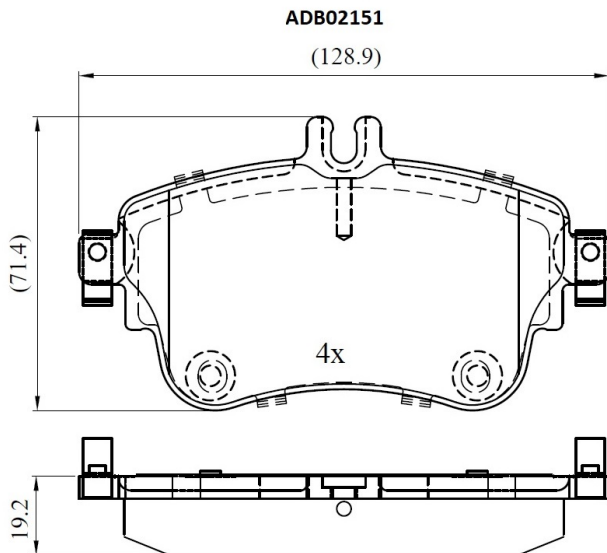

Make: MERCEDES-BENZ

Model: A-CLASS - A 160 CDI

Part Number: ADB02151

Vehicle Manufacturing/Engine:

Specifications

Fitting Position	:	Front
Model Date	:	06/13-

Or. Caliper	:	TRW
WVA	:	25326, 25327
FMSI	:	
Length	:	128.9
Width	:	71.4
Thickness	:	19.2