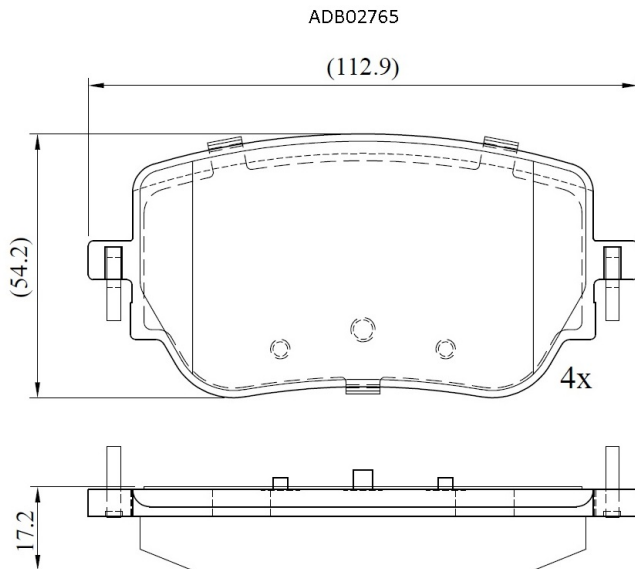

Make: MERCEDES-BENZ

Model: A-CLASS Saloon

Part Number: ADB02765

Vehicle Manufacturing/Engine:

Specifications

| | | |
|-------------------------|---|-------|
| Fitting Position | : | Rear |
| Model Date | : | 2018- |

| | | |
|--------------------|---|-------|
| Or. Caliper | : | |
| WVA | : | 22987 |
| FMSI | : | |
| Length | : | 113.7 |
| Width | : | 54.2 |
| Thickness | : | 17.2 |