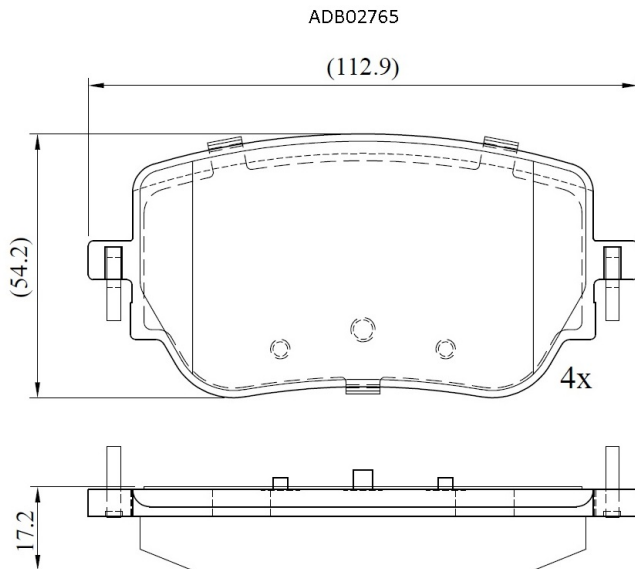

Make: MERCEDES-BENZ

Model: A-CLASS Saloon

Part Number: ADB02765

Vehicle Manufacturing/Engine:

Specifications

Fitting Position	:	Rear
Model Date	:	2019-

Or. Caliper	:	
WVA	:	22987
FMSI	:	
Length	:	113.7
Width	:	54.2
Thickness	:	17.2