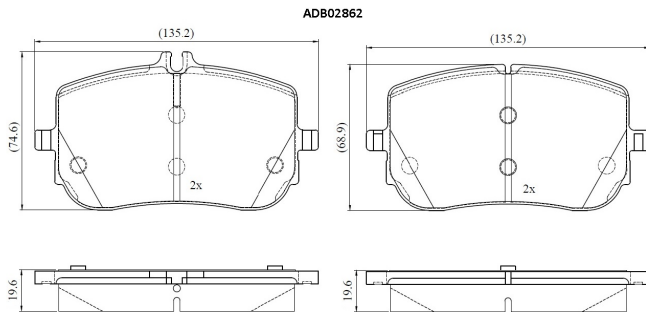

Make: MERCEDES-BENZ

Model: A-CLASS Saloon

Part Number: ADB02862

Vehicle Manufacturing/Engine:

Specifications

Fitting Position	:	Front
Model Date	:	2019-
Or. Caliper	:	
WVA	:	2,29,42,22,943
FMSI	:	
Length	:	135.4

Width	:	68.9,74.4
Thickness	:	19.3