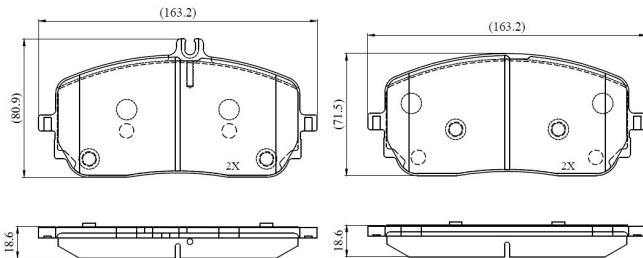

Make: MERCEDES-BENZ

Model: A-CLASS Saloon

Part Number: ADB02863

Vehicle Manufacturing/Engine:

ADB02863

Specifications

Fitting Position	:	Front
Model Date	:	2019-
Or. Caliper	:	
WVA	:	22944
FMSI	:	
Length	:	163.4

Width	:	71.5
Thickness	:	18.7