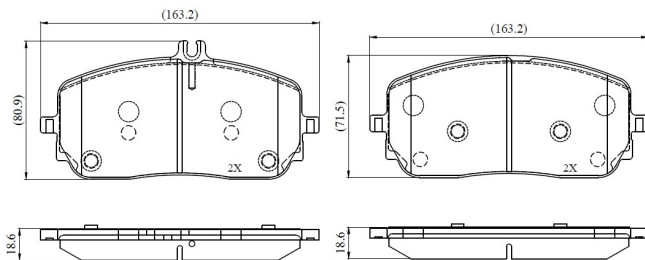

Make: MERCEDES-BENZ

Model: A-CLASS Saloon

Part Number: ADB02863

Vehicle Manufacturing/Engine:

ADB02863

Specifications

Fitting Position	:	Front
Model Date	:	2019-
Or. Caliper	:	
WVA	:	22944
FMSI	:	
Length	:	163.4

Width	:	71.5
Thickness	:	18.7