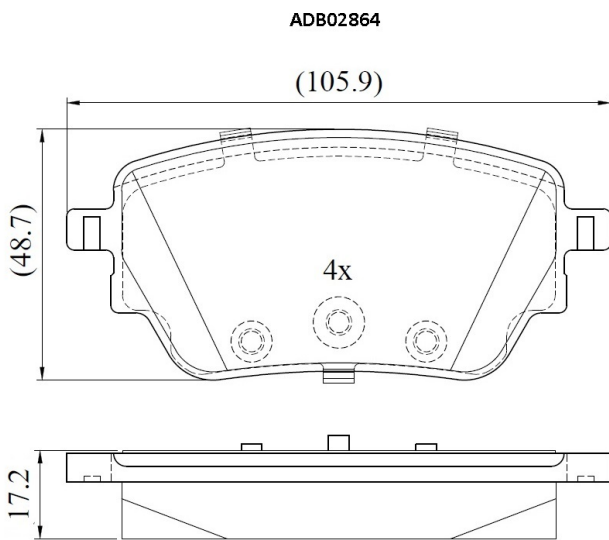

Make: MERCEDES-BENZ

Model: A-CLASS Saloon

Part Number: ADB02864

Vehicle Manufacturing/Engine:

Specifications

Fitting Position	:	Rear
Model Date	:	2019-

Or. Caliper	:	
WVA	:	22986
FMSI	:	
Length	:	106.2
Width	:	48.8
Thickness	:	17.3