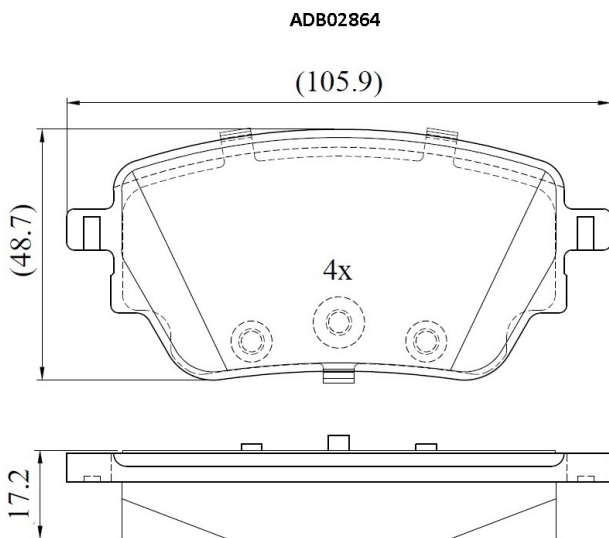

Make: MERCEDES-BENZ

Model: A-CLASS Saloon

Part Number: ADB02864

Vehicle Manufacturing/Engine:

Specifications

Fitting Position	:	Rear
Model Date	:	2018-

Or. Caliper	:	
WVA	:	22986
FMSI	:	
Length	:	106.2
Width	:	48.8
Thickness	:	17.3