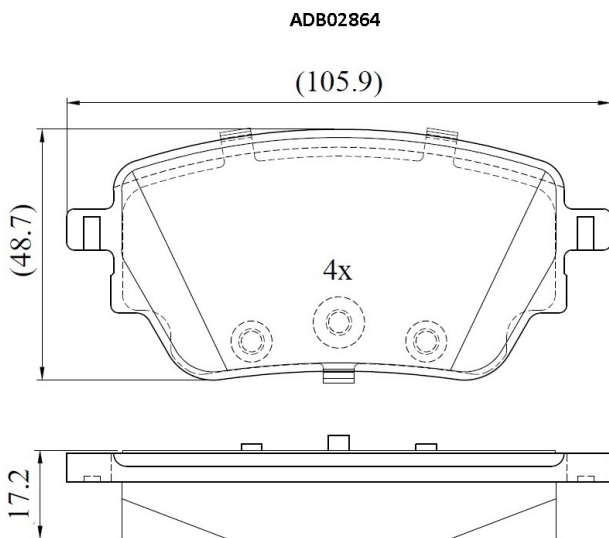

Make: MERCEDES-BENZ

Model: A-CLASS Saloon

Part Number: ADB02864

Vehicle Manufacturing/Engine:

Specifications

Fitting Position	:	Rear
Model Date	:	2019-

Or. Caliper	:	
WVA	:	22986
FMSI	:	
Length	:	106.2
Width	:	48.8
Thickness	:	17.3