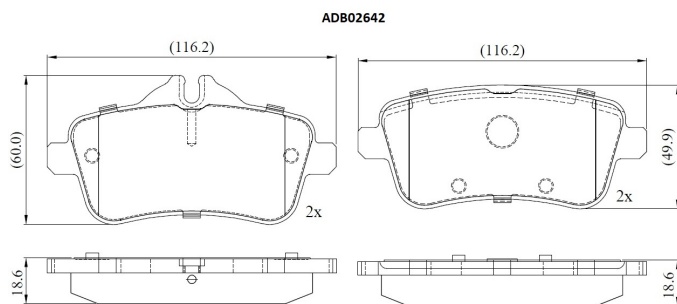

Make: MERCEDES-BENZ

Model: A-CLASS

Part Number: ADB02642

Vehicle Manufacturing/Engine:

Specifications

Fitting Position	:	Rear
Model Date	:	2013-2018
Or. Caliper	:	
WVA	:	2,52,15,25,216
FMSI	:	
Length	:	116.3

Width	:	59.8
Thickness	:	18.5