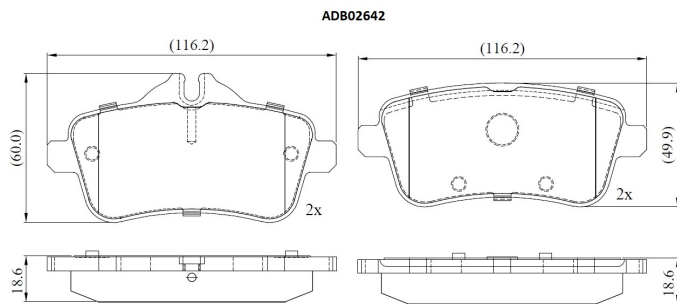

Make: MERCEDES-BENZ

Model: A-CLASS

Part Number: ADB02642

Vehicle Manufacturing/Engine:

Specifications

| | | |
|-------------------------|---|----------------|
| Fitting Position | : | Rear |
| Model Date | : | 2015-2018 |
| Or. Caliper | : | |
| WVA | : | 2,52,15,25,216 |
| FMSI | : | |
| Length | : | 116.3 |

| | | |
|------------------|---|------|
| Width | : | 59.8 |
| Thickness | : | 18.5 |