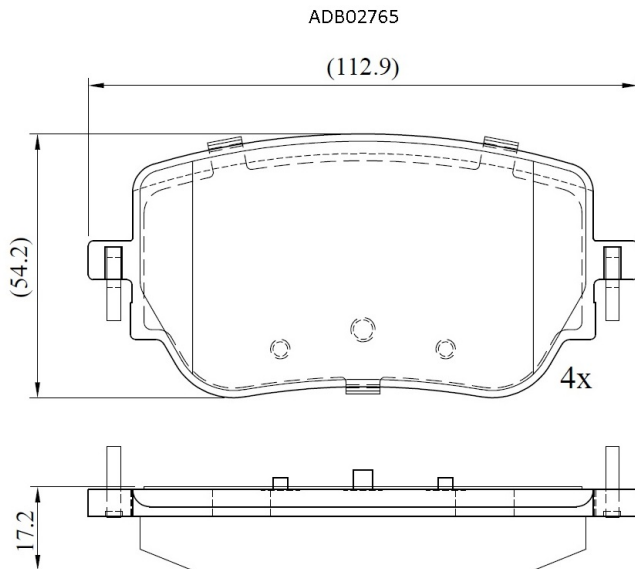

Make: MERCEDES-BENZ

Model: A-CLASS

Part Number: ADB02765

Vehicle Manufacturing/Engine:

Specifications

Fitting Position	:	Rear
Model Date	:	2018-

Or. Caliper	:	
WVA	:	22987
FMSI	:	
Length	:	113.7
Width	:	54.2
Thickness	:	17.2