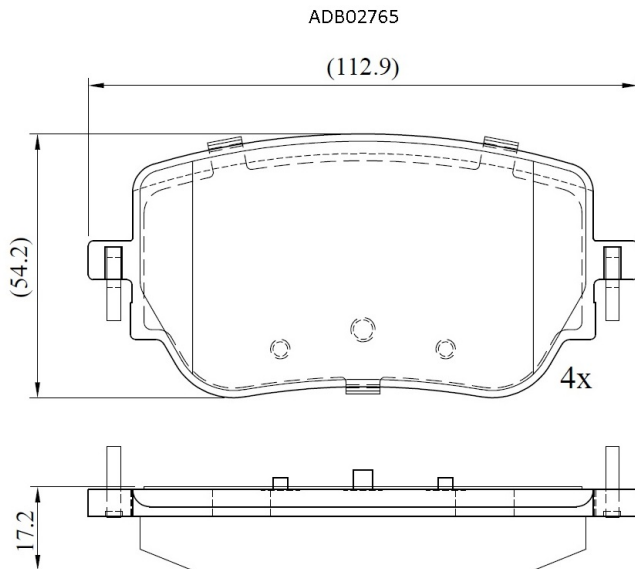

Make: MERCEDES-BENZ

Model: A-CLASS

Part Number: ADB02765

Vehicle Manufacturing/Engine:

Specifications

Fitting Position	:	Rear
Model Date	:	2018-2019

Or. Caliper	:	
WVA	:	22987
FMSI	:	
Length	:	113.7
Width	:	54.2
Thickness	:	17.2