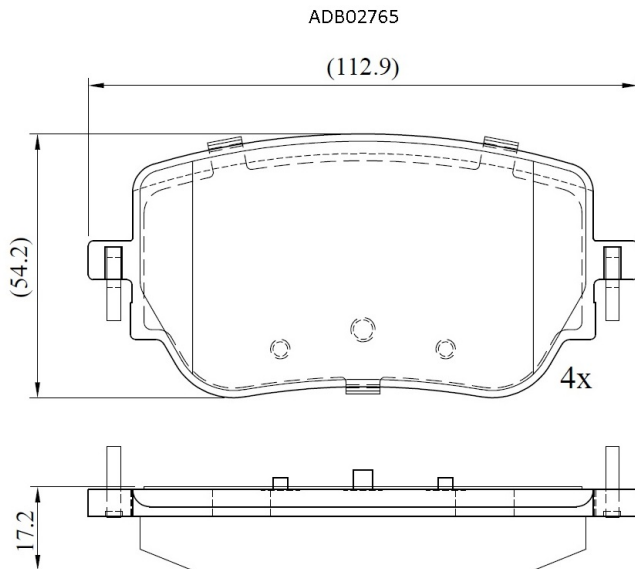

Make: MERCEDES-BENZ

Model: A-CLASS

Part Number: ADB02765

Vehicle Manufacturing/Engine:

Specifications

Fitting Position	:	Rear
Model Date	:	2019-

Or. Caliper	:	
WVA	:	22987
FMSI	:	
Length	:	113.7
Width	:	54.2
Thickness	:	17.2