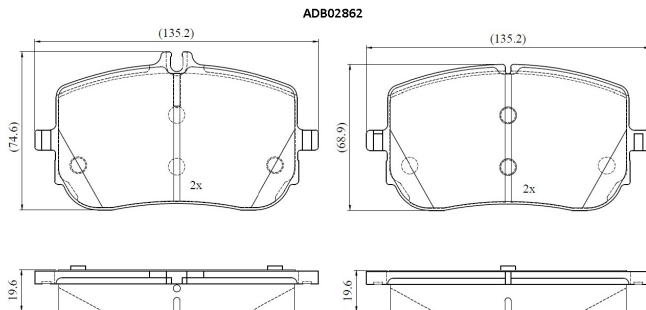

Make: MERCEDES-BENZ

Model: A-CLASS

Part Number: ADB02862

Vehicle Manufacturing/Engine:

Specifications

| | | |
|-------------------------|---|----------------|
| Fitting Position | : | Front |
| Model Date | : | 2018- |
| Or. Caliper | : | |
| WVA | : | 2,29,42,22,943 |
| FMSI | : | |
| Length | : | 135.4 |

| | | |
|------------------|---|-----------|
| Width | : | 68.9,74.4 |
| Thickness | : | 19.3 |