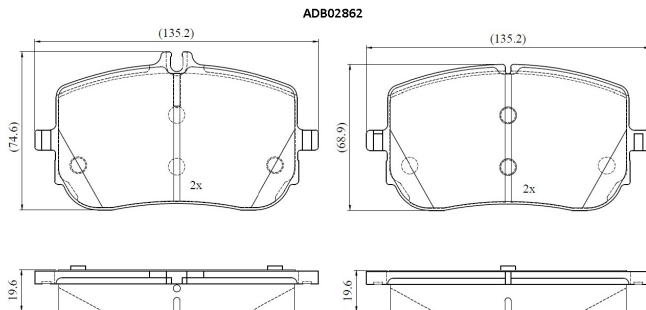

Make: MERCEDES-BENZ

Model: A-CLASS

Part Number: ADB02862

Vehicle Manufacturing/Engine:

Specifications

Fitting Position	:	Front
Model Date	:	2019-
Or. Caliper	:	
WVA	:	2,29,42,22,943
FMSI	:	
Length	:	135.4

Width	:	68.9,74.4
Thickness	:	19.3