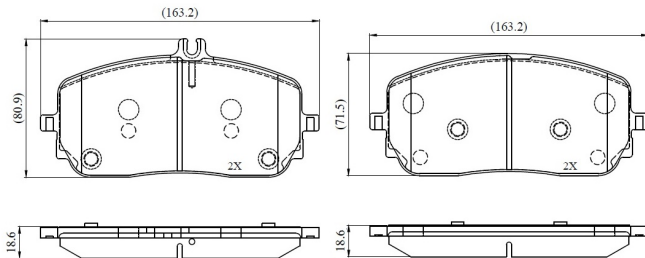

Make: MERCEDES-BENZ

Model: A-CLASS

Part Number: ADB02863

Vehicle Manufacturing/Engine:

ADB02863

Specifications

Fitting Position	:	Front
Model Date	:	2019-
Or. Caliper	:	
WVA	:	22944
FMSI	:	
Length	:	163.4

Width	:	71.5
Thickness	:	18.7