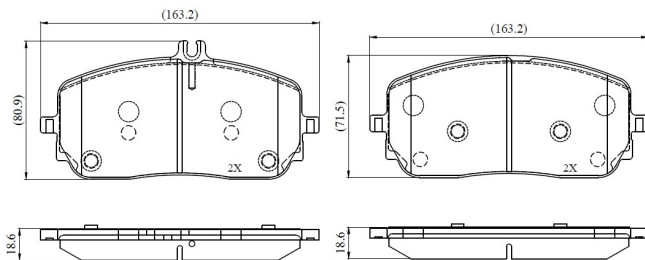

Make: MERCEDES-BENZ

Model: A-CLASS

Part Number: ADB02863

Vehicle Manufacturing/Engine:

ADB02863

Specifications

Fitting Position	:	Front
Model Date	:	2018-
Or. Caliper	:	
WVA	:	22944
FMSI	:	
Length	:	163.4

Width	:	71.5
Thickness	:	18.7