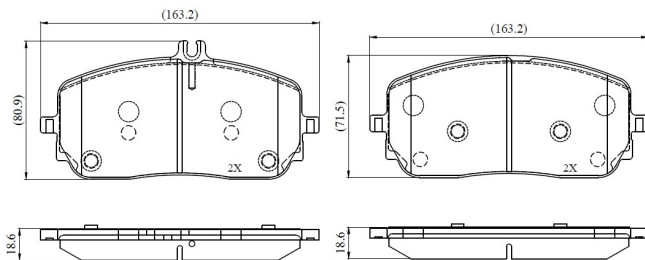

Make: MERCEDES-BENZ

Model: A-CLASS

Part Number: ADB02863

Vehicle Manufacturing/Engine:

ADB02863

Specifications

Fitting Position	:	Front
Model Date	:	2018-2019
Or. Caliper	:	
WVA	:	22944
FMSI	:	
Length	:	163.4

Width	:	71.5
Thickness	:	18.7