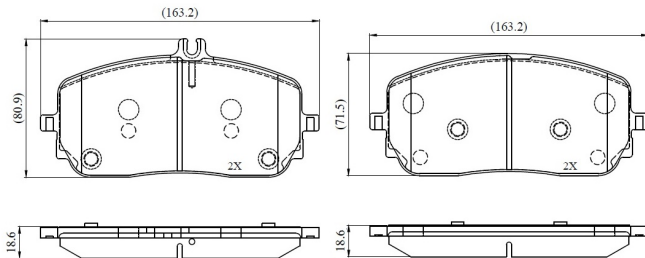

Make: MERCEDES-BENZ

Model: A-CLASS

Part Number: ADB02863

Vehicle Manufacturing/Engine:

ADB02863

Specifications

| | | |
|-------------------------|---|-------|
| Fitting Position | : | Front |
| Model Date | : | 2018- |
| Or. Caliper | : | |
| WVA | : | 22944 |
| FMSI | : | |
| Length | : | 163.4 |

| | | |
|------------------|---|------|
| Width | : | 71.5 |
| Thickness | : | 18.7 |