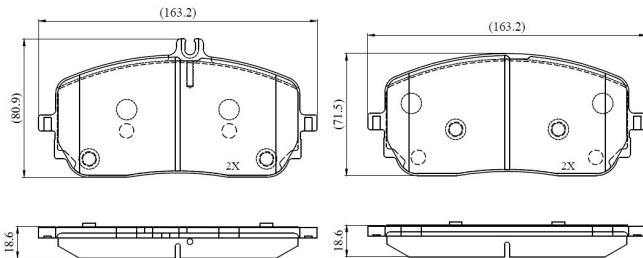

Make: MERCEDES-BENZ

Model: A-CLASS

Part Number: ADB02863

Vehicle Manufacturing/Engine:

ADB02863

Specifications

Fitting Position	:	Front
Model Date	:	2019-
Or. Caliper	:	
WVA	:	22944
FMSI	:	
Length	:	163.4

Width	:	71.5
Thickness	:	18.7