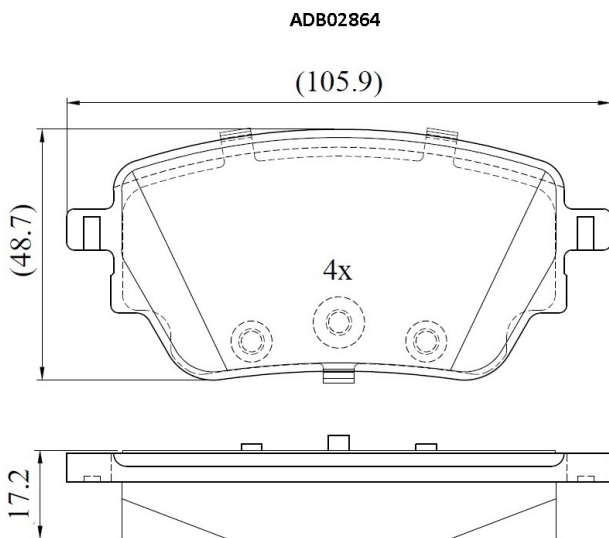

Make: MERCEDES-BENZ

Model: A-CLASS

Part Number: ADB02864

Vehicle Manufacturing/Engine:

Specifications

Fitting Position	:	Rear
Model Date	:	2018-

Or. Caliper	:	
WVA	:	22986
FMSI	:	
Length	:	106.2
Width	:	48.8
Thickness	:	17.3