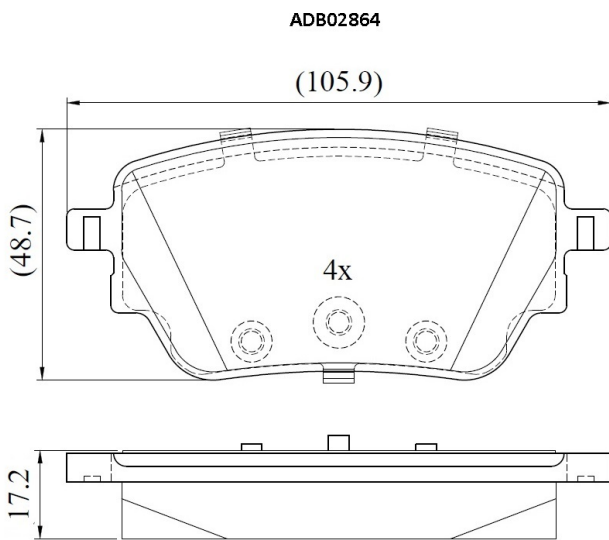

Make: MERCEDES-BENZ

Model: A-CLASS

Part Number: ADB02864

Vehicle Manufacturing/Engine:

Specifications

Fitting Position	:	Rear
Model Date	:	2019

Or. Caliper	:	
WVA	:	22986
FMSI	:	
Length	:	106.2
Width	:	48.8
Thickness	:	17.3