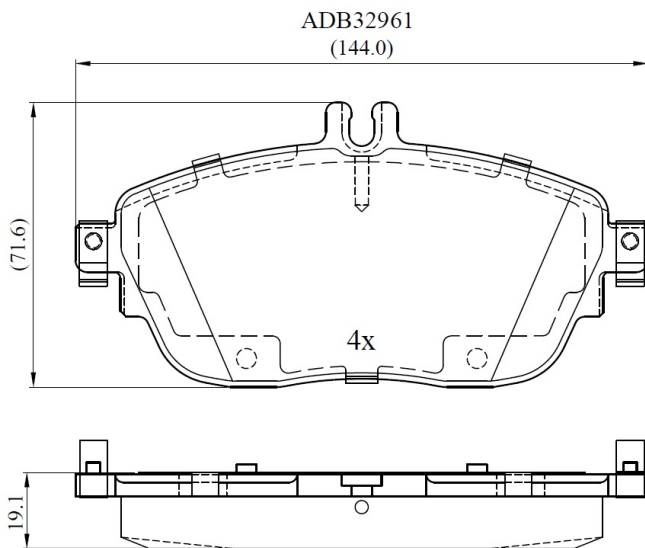

Make: MERCEDES-BENZ

Model: A-CLASS

Part Number: ADB32961

Vehicle Manufacturing/Engine:

Specifications

Fitting Position	:	Front
Model Date	:	2013-2018
Or. Caliper	:	

WVA	:	24869
FMSI	:	
Length	:	
Width	:	
Thickness	:	