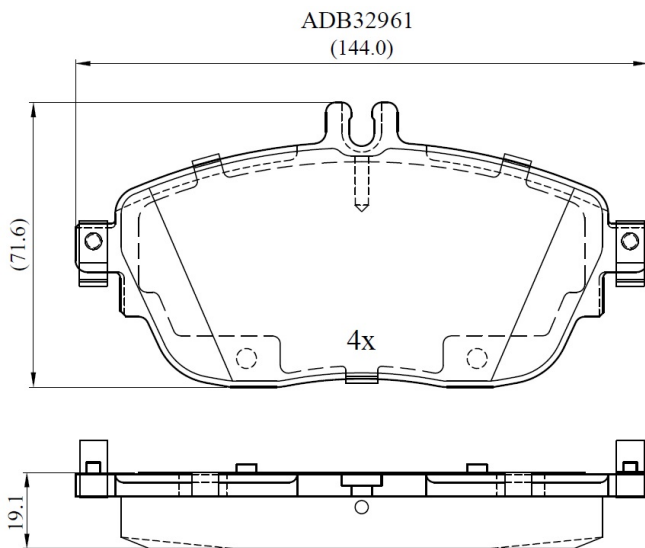

Make: MERCEDES-BENZ

Model: A-CLASS

Part Number: ADB32961

Vehicle Manufacturing/Engine:

Specifications

Fitting Position	:	Front
Model Date	:	2015-2018
Or. Caliper	:	

WVA	:	24869
FMSI	:	
Length	:	
Width	:	
Thickness	:	