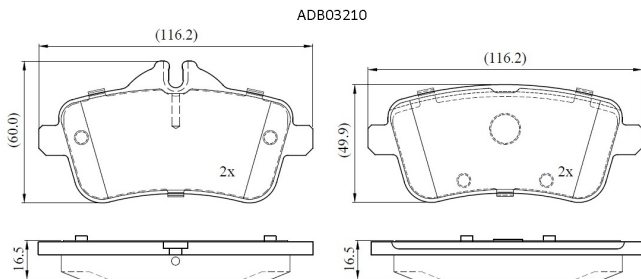

Make: MERCEDES-BENZ

Model: A-CLASS

Part Number: ADB03210

Vehicle Manufacturing/Engine:

Specifications

Fitting Position	:	Rear
Model Date	:	2013-2018
Or. Caliper	:	
WVA	:	25215
FMSI	:	
Length	:	116.2

Width	:	60.0/49.9
Thickness	:	16.5