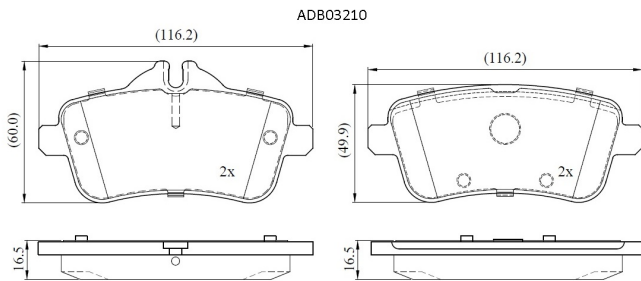

Make: MERCEDES-BENZ

Model: A-CLASS

Part Number: ADB03210

Vehicle Manufacturing/Engine:

Specifications

Fitting Position	:	Rear
Model Date	:	2015-2018
Or. Caliper	:	
WVA	:	25215
FMSI	:	
Length	:	116.2

Width	:	60.0/49.9
Thickness	:	16.5