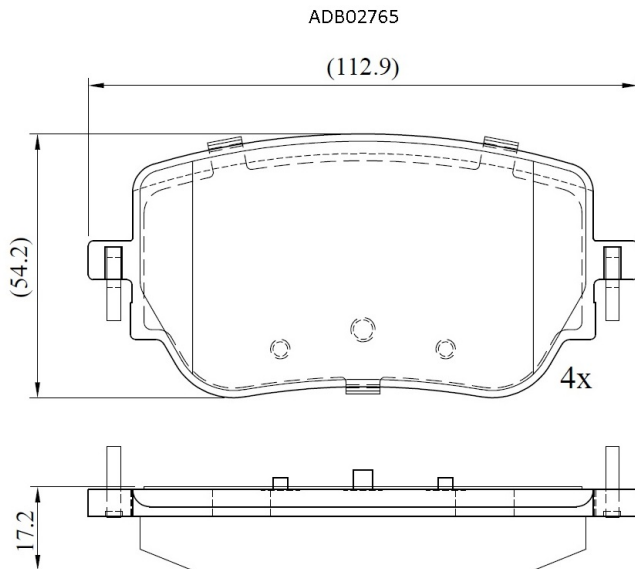

Make: MERCEDES-BENZ

Model: B-CLASS Sports Tourer

Part Number: ADB02765

Vehicle Manufacturing/Engine:

Specifications

Fitting Position	:	Rear
Model Date	:	2019-

Or. Caliper	:	
WVA	:	22987
FMSI	:	
Length	:	113.7
Width	:	54.2
Thickness	:	17.2