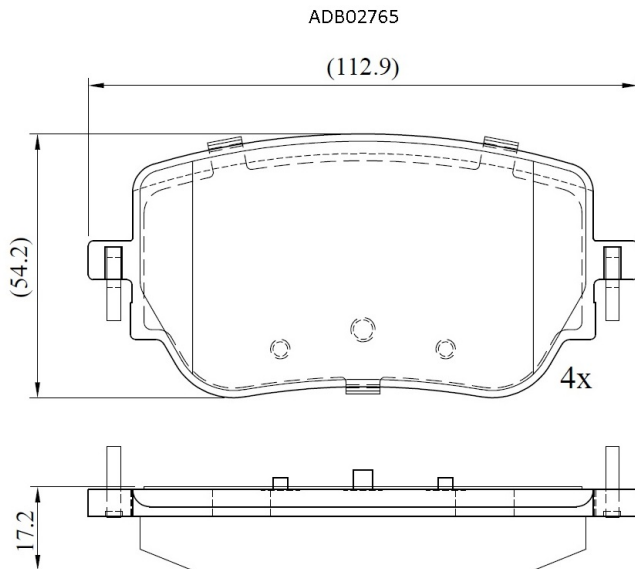

Make: MERCEDES-BENZ

Model: B-CLASS Sports Tourer

Part Number: ADB02765

Vehicle Manufacturing/Engine:

Specifications

Fitting Position	:	Rear
Model Date	:	2020-

Or. Caliper	:	
WVA	:	22987
FMSI	:	
Length	:	113.7
Width	:	54.2
Thickness	:	17.2