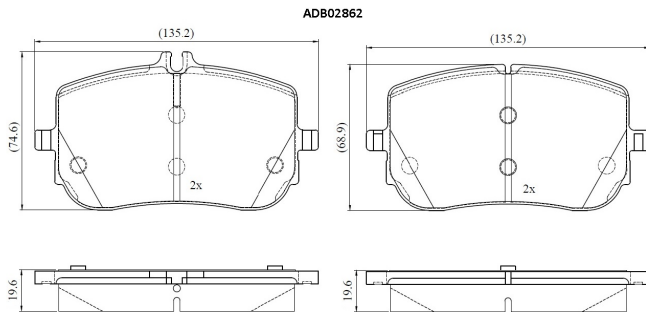

**Make: MERCEDES-BENZ**

**Model: B-CLASS Sports Tourer**

**Part Number: ADB02862**

**Vehicle Manufacturing/Engine:**

### Specifications

<b>Fitting Position</b>	:	Front
<b>Model Date</b>	:	2019-
<b>Or. Caliper</b>	:	
<b>WVA</b>	:	2,29,42,22,943
<b>FMSI</b>	:	
<b>Length</b>	:	135.4

<b>Width</b>	:	68.9,74.4
<b>Thickness</b>	:	19.3