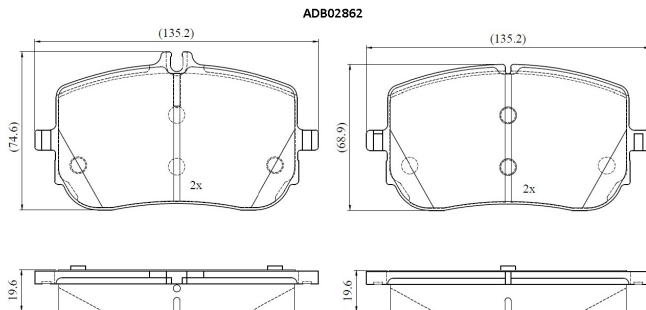

Make: MERCEDES-BENZ

Model: B-CLASS Sports Tourer

Part Number: ADB02862

Vehicle Manufacturing/Engine:

Specifications

| | | |
|-------------------------|---|----------------|
| Fitting Position | : | Front |
| Model Date | : | 2019- |
| Or. Caliper | : | |
| WVA | : | 2,29,42,22,943 |
| FMSI | : | |
| Length | : | 135.4 |

| | | |
|------------------|---|-----------|
| Width | : | 68.9,74.4 |
| Thickness | : | 19.3 |