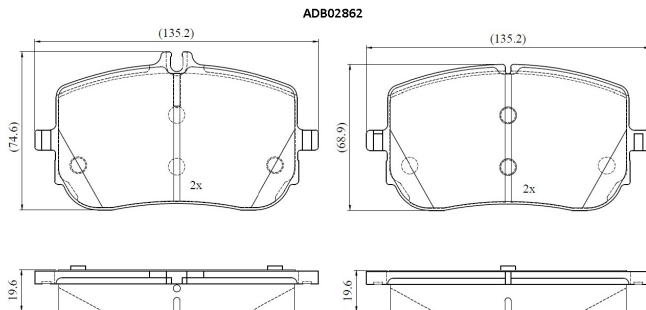

Make: MERCEDES-BENZ

Model: B-CLASS Sports Tourer

Part Number: ADB02862

Vehicle Manufacturing/Engine:

Specifications

Fitting Position	:	Front
Model Date	:	2018-
Or. Caliper	:	
WVA	:	2,29,42,22,943
FMSI	:	
Length	:	135.4

Width	:	68.9,74.4
Thickness	:	19.3