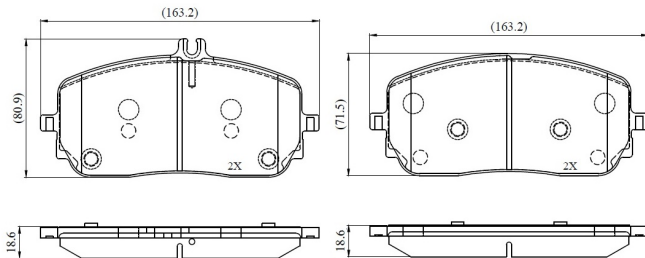

Make: MERCEDES-BENZ

Model: B-CLASS Sports Tourer

Part Number: ADB02863

Vehicle Manufacturing/Engine:

ADB02863

Specifications

Fitting Position	:	Front
Model Date	:	2019-
Or. Caliper	:	
WVA	:	22944
FMSI	:	
Length	:	163.4

Width	:	71.5
Thickness	:	18.7