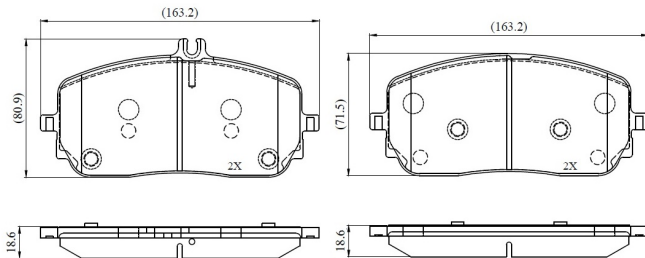

Make: MERCEDES-BENZ

Model: B-CLASS Sports Tourer

Part Number: ADB02863

Vehicle Manufacturing/Engine:

ADB02863

Specifications

Fitting Position	:	Front
Model Date	:	2018-
Or. Caliper	:	
WVA	:	22944
FMSI	:	
Length	:	163.4

Width	:	71.5
Thickness	:	18.7