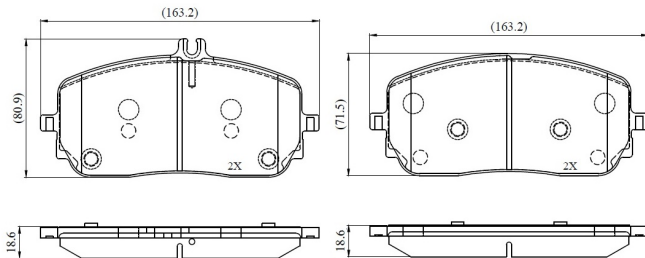

Make: MERCEDES-BENZ

Model: B-CLASS Sports Tourer

Part Number: ADB02863

Vehicle Manufacturing/Engine:

ADB02863

Specifications

| | | |
|-------------------------|---|-------|
| Fitting Position | : | Front |
| Model Date | : | 2018- |
| Or. Caliper | : | |
| WVA | : | 22944 |
| FMSI | : | |
| Length | : | 163.4 |

| | | |
|------------------|---|------|
| Width | : | 71.5 |
| Thickness | : | 18.7 |