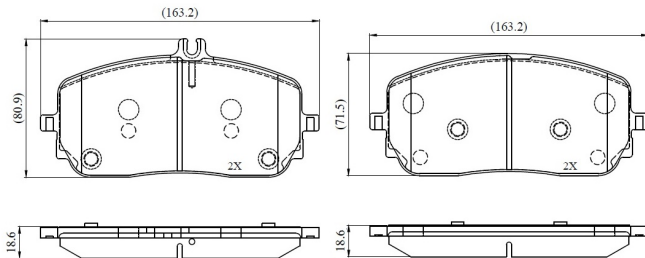

Make: MERCEDES-BENZ

Model: B-CLASS Sports Tourer

Part Number: ADB02863

Vehicle Manufacturing/Engine:

ADB02863

Specifications

Fitting Position	:	Front
Model Date	:	2020-
Or. Caliper	:	
WVA	:	22944
FMSI	:	
Length	:	163.4

Width	:	71.5
Thickness	:	18.7