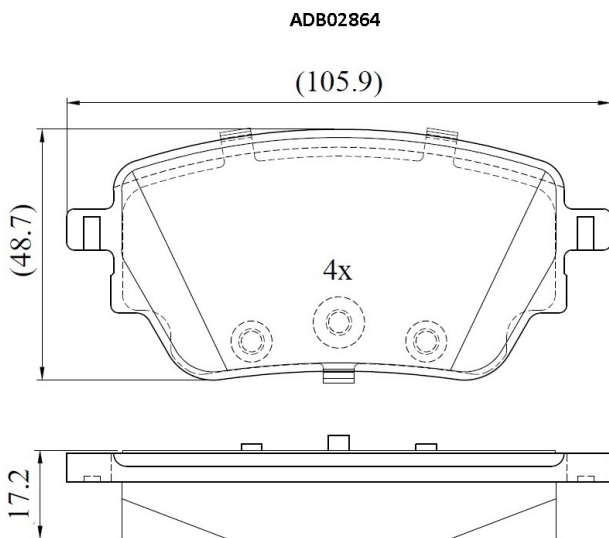

Make: MERCEDES-BENZ

Model: B-CLASS Sports Tourer

Part Number: ADB02864

Vehicle Manufacturing/Engine:

Specifications

Fitting Position	:	Rear
Model Date	:	2019-

Or. Caliper	:	
WVA	:	22986
FMSI	:	
Length	:	106.2
Width	:	48.8
Thickness	:	17.3