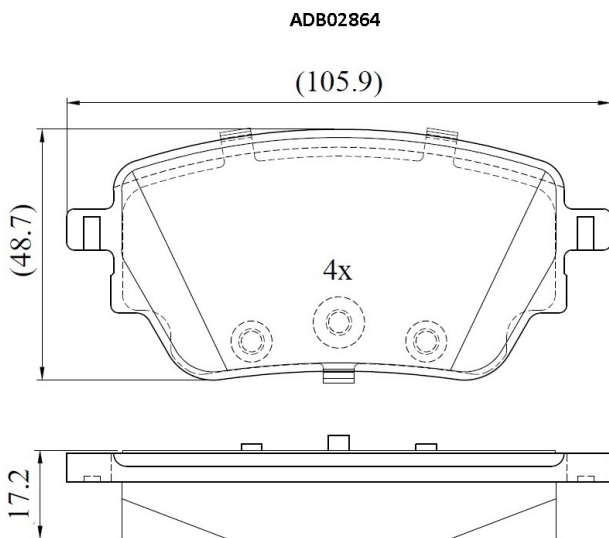

Make: MERCEDES-BENZ

Model: B-CLASS Sports Tourer

Part Number: ADB02864

Vehicle Manufacturing/Engine:

Specifications

| | | |
|-------------------------|---|-------|
| Fitting Position | : | Rear |
| Model Date | : | 2018- |

| | | |
|--------------------|---|-------|
| Or. Caliper | : | |
| WVA | : | 22986 |
| FMSI | : | |
| Length | : | 106.2 |
| Width | : | 48.8 |
| Thickness | : | 17.3 |