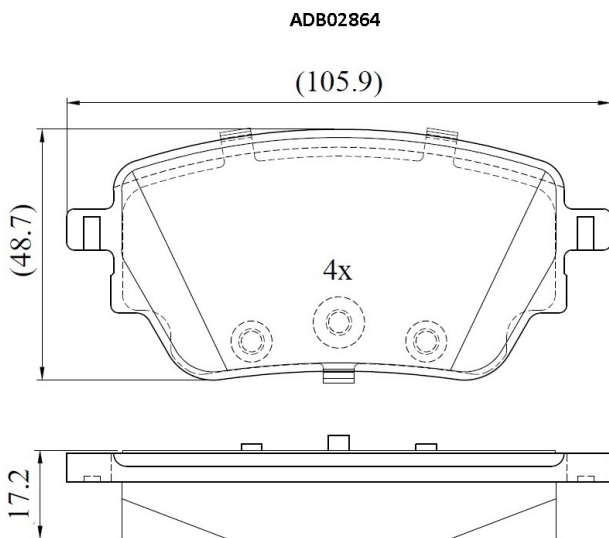

Make: MERCEDES-BENZ

Model: B-CLASS Sports Tourer

Part Number: ADB02864

Vehicle Manufacturing/Engine:

Specifications

Fitting Position	:	Rear
Model Date	:	2018-

Or. Caliper	:	
WVA	:	22986
FMSI	:	
Length	:	106.2
Width	:	48.8
Thickness	:	17.3