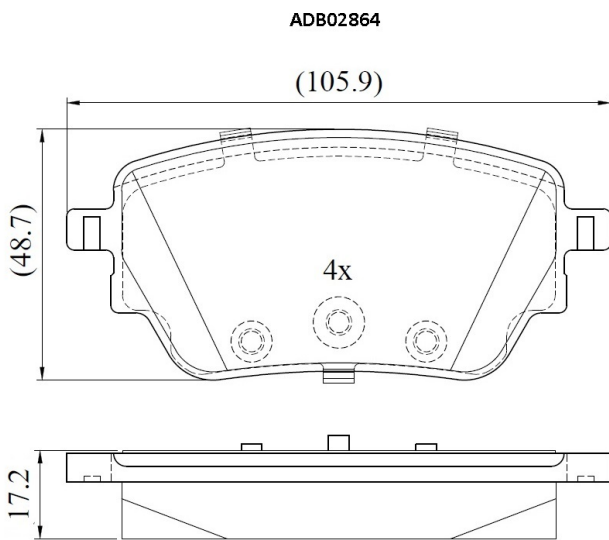

Make: MERCEDES-BENZ

Model: B-CLASS Sports Tourer

Part Number: ADB02864

Vehicle Manufacturing/Engine:

Specifications

Fitting Position	:	Rear
Model Date	:	2019-

Or. Caliper	:	
WVA	:	22986
FMSI	:	
Length	:	106.2
Width	:	48.8
Thickness	:	17.3