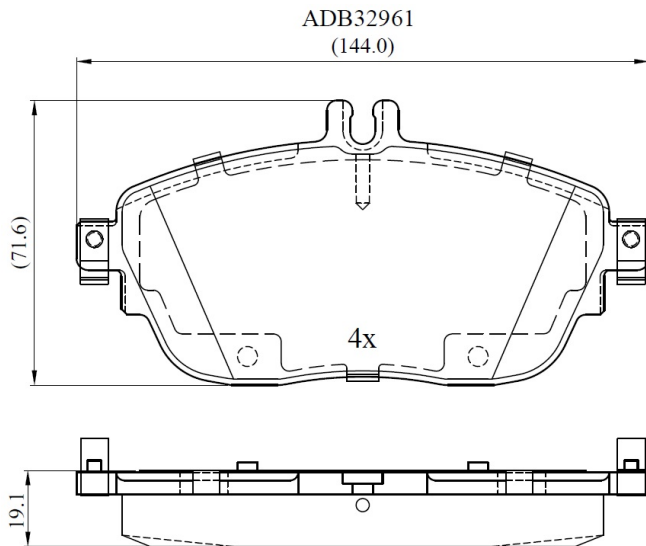

Make: MERCEDES-BENZ

Model: B-CLASS Sports Tourer

Part Number: ADB32961

Vehicle Manufacturing/Engine:

Specifications

Fitting Position	:	Front
Model Date	:	2014-2018
Or. Caliper	:	

WVA	:	24869
FMSI	:	
Length	:	
Width	:	
Thickness	:	