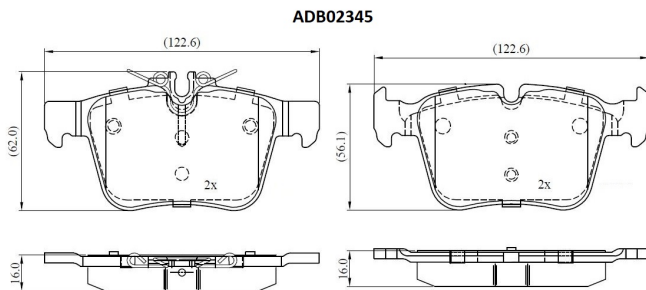

Make: MERCEDES-BENZ

Model: C-CLASS Convertible

Part Number: ADB02345

Vehicle Manufacturing/Engine:

Specifications

Fitting Position	:	Rear
Model Date	:	6/2016 >
Or. Caliper	:	
WVA	:	
FMSI	:	
Length	:	122.5

Width	:	62.00/56.20
Thickness	:	16