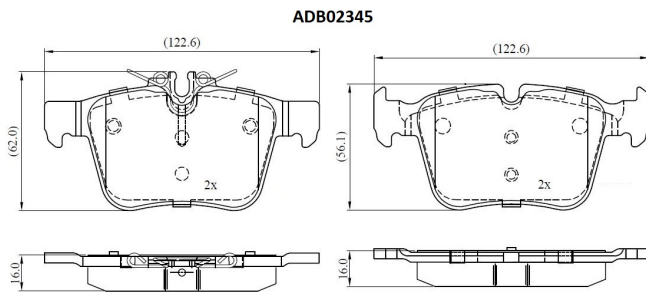

Make: MERCEDES-BENZ

Model: C-CLASS Convertible

Part Number: ADB02345

Vehicle Manufacturing/Engine:

Specifications

Fitting Position	:	Rear
Model Date	:	6/2016 >
Or. Caliper	:	
WVA	:	
FMSI	:	
Length	:	122.5

Width	:	62.00/56.20
Thickness	:	16