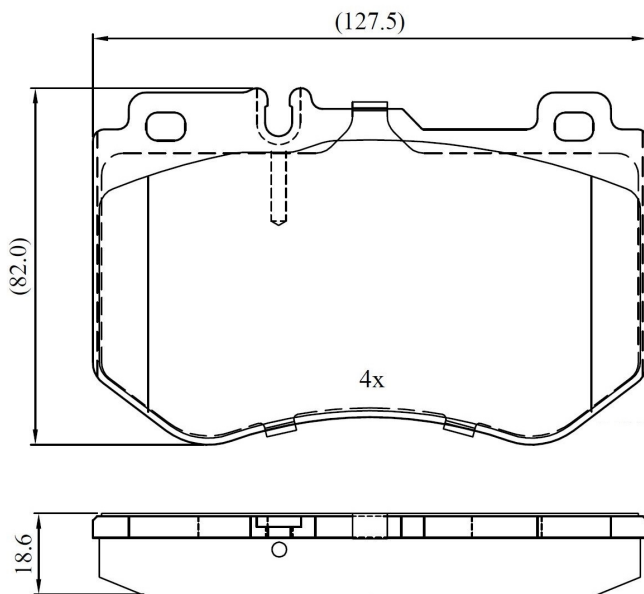

Make: MERCEDES-BENZ

Model: C-CLASS Convertible

Part Number: ADB02347

Vehicle Manufacturing/Engine:

ADB02347

Specifications

Fitting Position	:	Front
Model Date	:	6/2016 >
Or. Caliper	:	
WVA	:	25997
FMSI	:	
Length	:	127.5
Width	:	82.2
Thickness	:	18.6