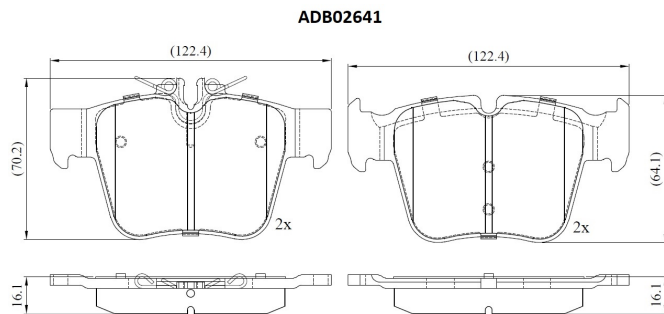

Make: MERCEDES-BENZ

Model: C-CLASS Convertible

Part Number: ADB02641

Vehicle Manufacturing/Engine:

Specifications

Fitting Position	:	Rear
Model Date	:	2016-2018
Or. Caliper	:	
WVA	:	2,24,23,22,424
FMSI	:	
Length	:	122.4

Width	:	63.8
Thickness	:	16