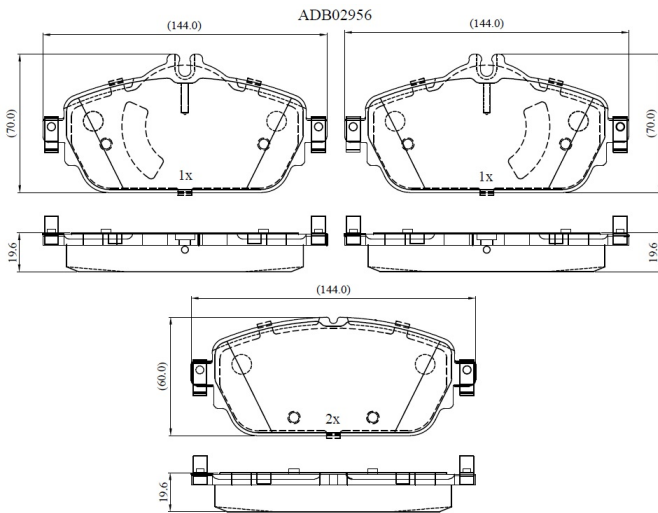

Make: MERCEDES-BENZ

Model: C-CLASS Convertible

Part Number: ADB02956

Vehicle Manufacturing/Engine:

Specifications

Fitting Position	:	Front
Model Date	:	2018-
Or. Caliper	:	

WVA	:	22031
FMSI	:	
Length	:	
Width	:	
Thickness	:	